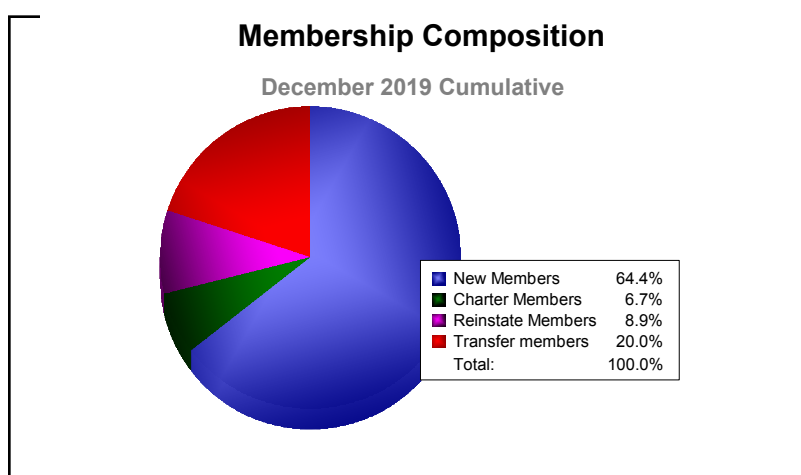

Year	New Clubs	Dropped Clubs	Gain/ Loss Clubs	New Members	Charter Members	Reinstate Members	Transfer Members	Total Member Added	Total Members Dropped	Gain/ Loss Members
2015-2016	1	0	1	145	24	4	25	198	-188	10
2016-2017	2	0	2	104	43	0	24	171	-197	-26
2017-2018	0	0	0	114	1	3	11	129	-170	-41
2018-2019	1	0	1	132	22	4	8	166	-184	-18
2019-2020	0	-1	-1	29	3	4	9	45	-100	-55
<b>Average</b>	<b>1</b>	<b>0</b>	<b>1</b>	<b>105</b>	<b>19</b>	<b>3</b>	<b>15</b>	<b>142</b>	<b>-168</b>	<b>-26</b>

Year	New Clubs	Dropped Clubs	Gain/ Loss Clubs	New Members	Charter Members	Reinstate Members	Transfer Members	Total Member Added	Total Members Dropped	Gain/ Loss Members
2015-2016	0	0	0	0	0	0	0	0	-2	-2
2016-2017	0	0	0	1	0	0	0	1	-2	-1
2017-2018	0	0	0	1	0	0	0	1	-1	0
2018-2019	0	0	0	0	0	0	0	0	-1	-1
2019-2020	0	0	0	0	0	0	0	0	-1	-1
<b>Average</b>	<b>0</b>	<b>0</b>	<b>0</b>	<b>0</b>	<b>0</b>	<b>0</b>	<b>0</b>	<b>0</b>	<b>-1</b>	<b>-1</b>