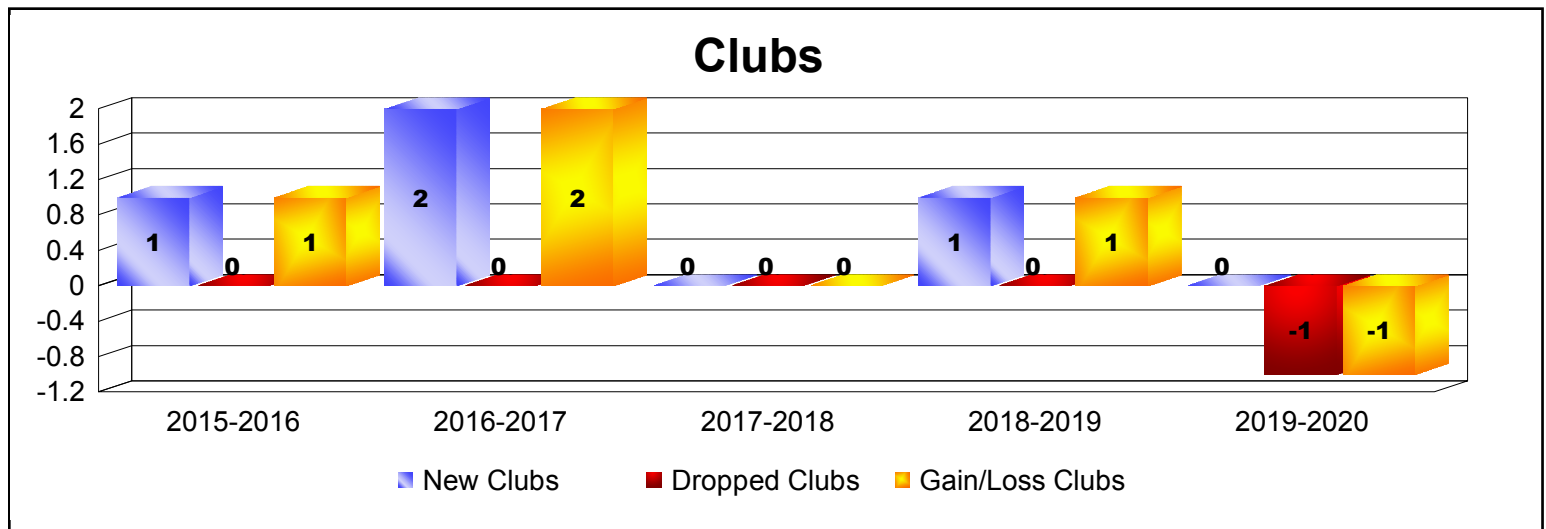

Year	New Clubs	Dropped Clubs	Gain/ Loss Clubs	New Members	Charter Members	Reinstate Members	Transfer Members	Total Member Added	Total Members Dropped	Gain/ Loss Members
2015-2016	1	0	1	145	24	4	25	198	-188	10
2016-2017	2	0	2	104	43	0	24	171	-197	-26
2017-2018	0	0	0	114	1	3	11	129	-170	-41
2018-2019	1	0	1	132	22	4	8	166	-184	-18
2019-2020	0	-1	-1	29	3	4	9	45	-100	-55
<b>Average</b>	<b>1</b>	<b>0</b>	<b>1</b>	<b>105</b>	<b>19</b>	<b>3</b>	<b>15</b>	<b>142</b>	<b>-168</b>	<b>-26</b>

Year	New Clubs	Dropped Clubs	Gain/ Loss Clubs	New Members	Charter Members	Reinstate Members	Transfer Members	Total Member Added	Total Members Dropped	Gain/ Loss Members
2015-2016	0	0	0	0	0	0	0	0	-2	-2
2016-2017	0	0	0	1	0	0	0	1	-2	-1
2017-2018	0	0	0	1	0	0	0	1	-1	0
2018-2019	0	0	0	0	0	0	0	0	-1	-1
2019-2020	0	0	0	0	0	0	0	0	-1	-1
<b>Average</b>	<b>0</b>	<b>0</b>	<b>0</b>	<b>0</b>	<b>0</b>	<b>0</b>	<b>0</b>	<b>0</b>	<b>-1</b>	<b>-1</b>

Year	New Clubs	Dropped Clubs	Gain/ Loss Clubs	New Members	Charter Members	Reinstate Members	Transfer Members	Total Member Added	Total Members Dropped	Gain/ Loss Members
2015-2016	0	0	0	8	0	2	0	10	-30	-20
2016-2017	0	0	0	11	0	0	0	11	-13	-2
2017-2018	0	0	0	6	0	0	4	10	-40	-30
2018-2019	0	0	0	13	0	0	8	21	-27	-6
2019-2020	0	-1	-1	3	0	1	1	5	-17	-12
<b>Average</b>	<b>0</b>	<b>0</b>	<b>0</b>	<b>8</b>	<b>0</b>	<b>1</b>	<b>3</b>	<b>11</b>	<b>-25</b>	<b>-14</b>