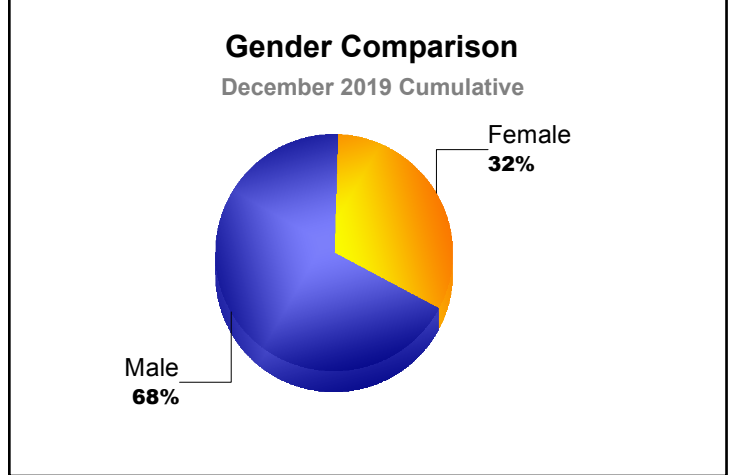

Year	New Clubs	Dropped Clubs	Gain/ Loss Clubs	New Members	Charter Members	Reinstate Members	Transfer Members	Total Member Added	Total Members Dropped	Gain/ Loss Members
2015-2016	1	0	1	145	24	4	25	198	-188	10
2016-2017	2	0	2	104	43	0	24	171	-197	-26
2017-2018	0	0	0	114	1	3	11	129	-170	-41
2018-2019	1	0	1	132	22	4	8	166	-184	-18
2019-2020	0	-1	-1	29	3	4	9	45	-100	-55
<b>Average</b>	<b>1</b>	<b>0</b>	<b>1</b>	<b>105</b>	<b>19</b>	<b>3</b>	<b>15</b>	<b>142</b>	<b>-168</b>	<b>-26</b>