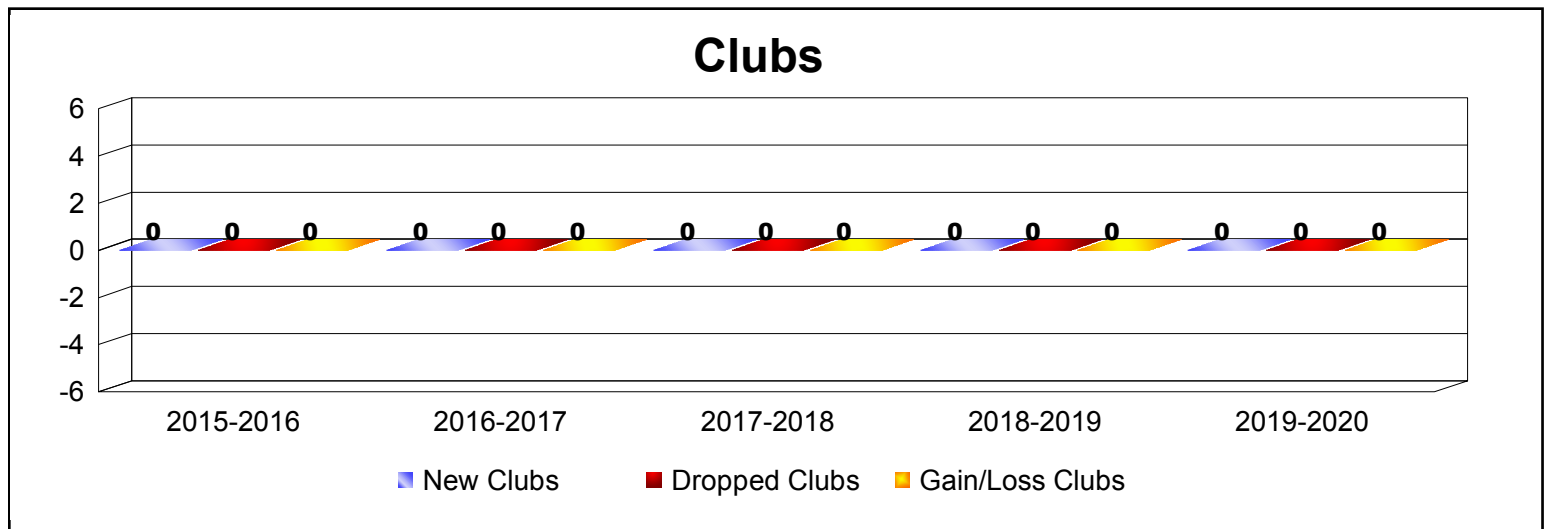

Year	New Clubs	Dropped Clubs	Gain/ Loss Clubs	New Members	Charter Members	Reinstate Members	Transfer Members	Total Member Added	Total Members Dropped	Gain/ Loss Members
2015-2016	1	0	1	145	24	4	25	198	-188	10
2016-2017	2	0	2	104	43	0	24	171	-197	-26
2017-2018	0	0	0	114	1	3	11	129	-170	-41
2018-2019	1	0	1	132	22	4	8	166	-184	-18
2019-2020	0	-1	-1	29	3	4	9	45	-100	-55
<b>Average</b>	<b>1</b>	<b>0</b>	<b>1</b>	<b>105</b>	<b>19</b>	<b>3</b>	<b>15</b>	<b>142</b>	<b>-168</b>	<b>-26</b>

Year	New Clubs	Dropped Clubs	Gain/ Loss Clubs	New Members	Charter Members	Reinstate Members	Transfer Members	Total Member Added	Total Members Dropped	Gain/ Loss Members
2015-2016	0	0	0	0	0	0	0	0	-2	-2
2016-2017	0	0	0	1	0	0	0	1	-2	-1
2017-2018	0	0	0	1	0	0	0	1	-1	0
2018-2019	0	0	0	0	0	0	0	0	-1	-1
2019-2020	0	0	0	0	0	0	0	0	-1	-1
<b>Average</b>	<b>0</b>	<b>0</b>	<b>0</b>	<b>0</b>	<b>0</b>	<b>0</b>	<b>0</b>	<b>0</b>	<b>-1</b>	<b>-1</b>