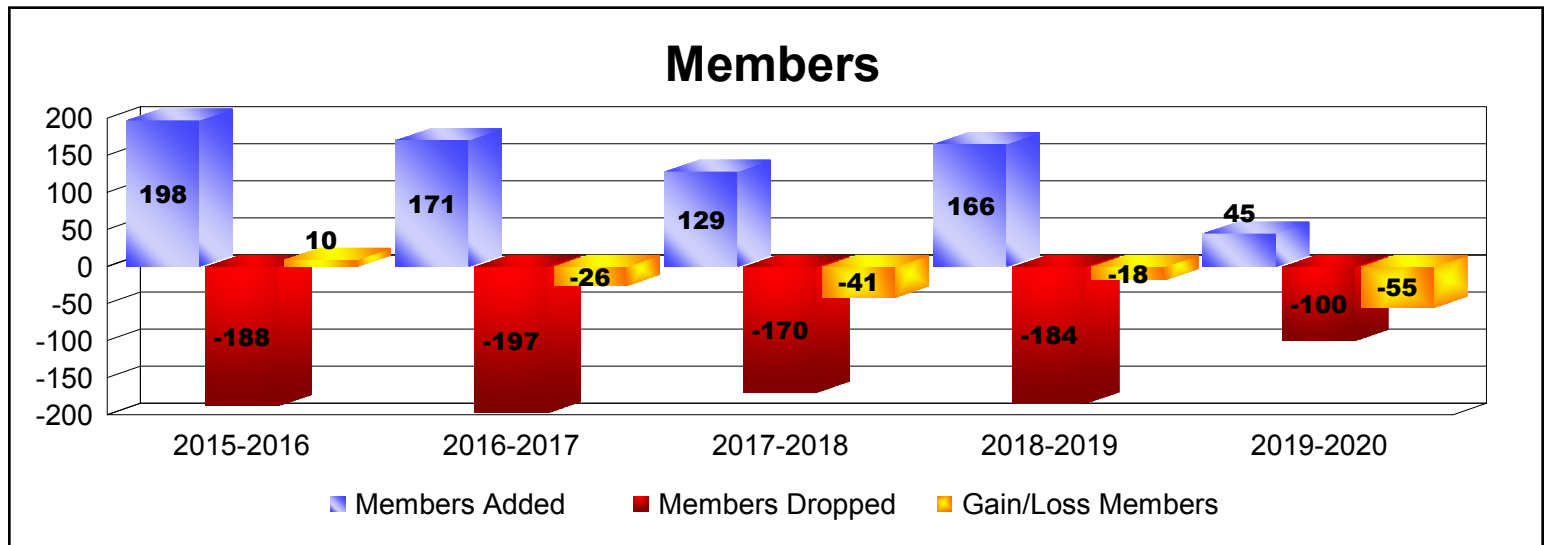

Year	New Clubs	Dropped Clubs	Gain/ Loss Clubs	New Members	Charter Members	Reinstate Members	Transfer Members	Total Member Added	Total Members Dropped	Gain/ Loss Members
2015-2016	1	0	1	145	24	4	25	198	-188	10
2016-2017	2	0	2	104	43	0	24	171	-197	-26
2017-2018	0	0	0	114	1	3	11	129	-170	-41
2018-2019	1	0	1	132	22	4	8	166	-184	-18
2019-2020	0	-1	-1	29	3	4	9	45	-100	-55
<b>Average</b>	<b>1</b>	<b>0</b>	<b>1</b>	<b>105</b>	<b>19</b>	<b>3</b>	<b>15</b>	<b>142</b>	<b>-168</b>	<b>-26</b>

Year	New Clubs	Dropped Clubs	Gain/ Loss Clubs	New Members	Charter Members	Reinstate Members	Transfer Members	Total Member Added	Total Members Dropped	Gain/ Loss Members
2015-2016	0	0	0	0	0	0	0	0	-2	-2
2016-2017	0	0	0	1	0	0	0	1	-2	-1
2017-2018	0	0	0	1	0	0	0	1	-1	0
2018-2019	0	0	0	0	0	0	0	0	-1	-1
2019-2020	0	0	0	0	0	0	0	0	-1	-1
<b>Average</b>	<b>0</b>	<b>0</b>	<b>0</b>	<b>0</b>	<b>0</b>	<b>0</b>	<b>0</b>	<b>0</b>	<b>-1</b>	<b>-1</b>