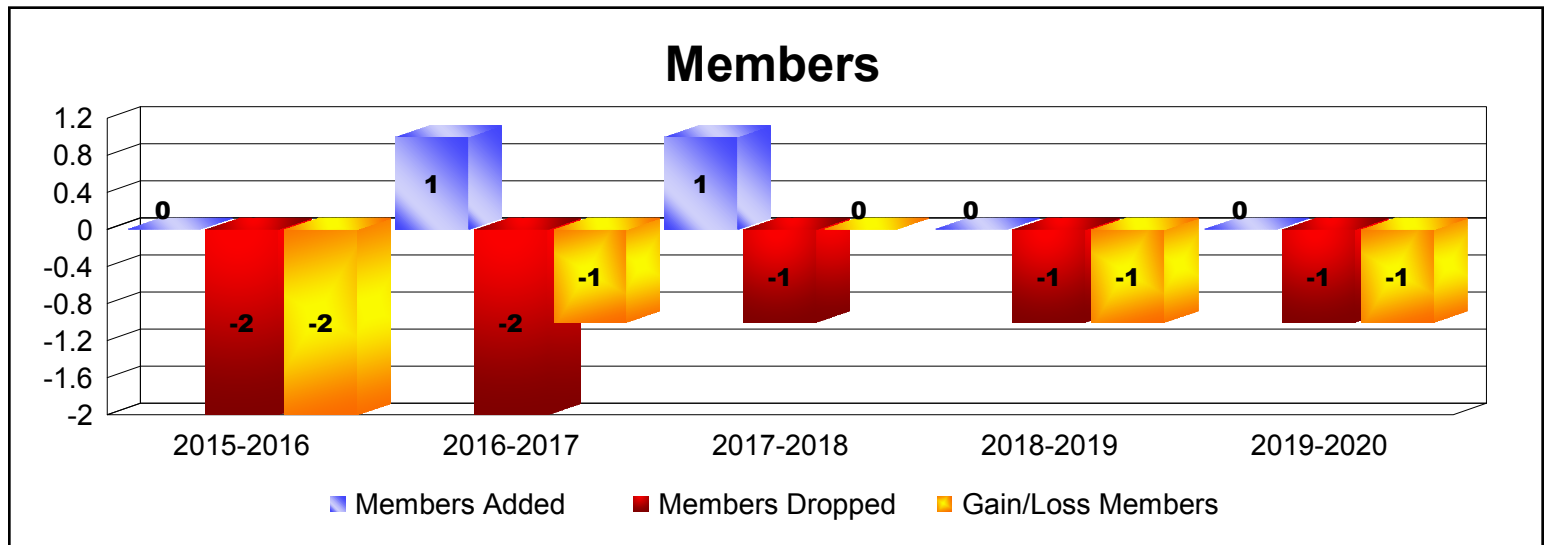

Year	New Clubs	Dropped Clubs	Gain/ Loss Clubs	New Members	Charter Members	Reinstate Members	Transfer Members	Total Member Added	Total Members Dropped	Gain/ Loss Members
2015-2016	1	0	1	145	24	4	25	198	-188	10
2016-2017	2	0	2	104	43	0	24	171	-197	-26
2017-2018	0	0	0	114	1	3	11	129	-170	-41
2018-2019	1	0	1	132	22	4	8	166	-184	-18
2019-2020	0	-1	-1	29	3	4	9	45	-100	-55
<b>Average</b>	<b>1</b>	<b>0</b>	<b>1</b>	<b>105</b>	<b>19</b>	<b>3</b>	<b>15</b>	<b>142</b>	<b>-168</b>	<b>-26</b>

Year	New Clubs	Dropped Clubs	Gain/ Loss Clubs	New Members	Charter Members	Reinstate Members	Transfer Members	Total Member Added	Total Members Dropped	Gain/ Loss Members
2015-2016	0	0	0	0	0	0	0	0	-2	-2
2016-2017	0	0	0	1	0	0	0	1	-2	-1
2017-2018	0	0	0	1	0	0	0	1	-1	0
2018-2019	0	0	0	0	0	0	0	0	-1	-1
2019-2020	0	0	0	0	0	0	0	0	-1	-1
<b>Average</b>	<b>0</b>	<b>0</b>	<b>0</b>	<b>0</b>	<b>0</b>	<b>0</b>	<b>0</b>	<b>0</b>	<b>-1</b>	<b>-1</b>